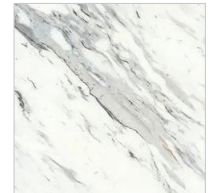

Caspian Edge Profile

3701-11
Manhattan Marble
180FX

6696-46
Carrara Bianco
Premium

6697-46
Argento Romano
Premium

9306-ML
White Bardiglio
Premium

E-Top 2000 Edge Profile

3690-34
Basalt Slate
Premium

9476-46
White Ice Granite
Premium

9922-ML
Taj Mahal
Premium

4925-07
Calcutta Marble
Premium

4931-38
White Juparana
Standard

4952-52
Typhoon Ice
Premium

5010-07
Drama Marble
Premium

7997-46
Altissimo Marble
Premium

Ready-to Install Fabricated Tops

- Ready-to Install Fabricated Tops
- Quick Fabrication Options:
- Sink cutout
- Standard loose miter
- Applied end caps
- Standard end splashes
- Kitchen Depth: 25-1/4"
- Flat Deck Depth: 25-1/4", 26-1/2"
- Bar Depth: 26-1/2", 36"
- Pickup 3-5 business days
- Delivery 5-7 business days