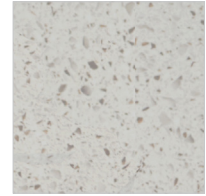

## Stocked Showroom Colors

Our standard stock colors are available in Kitchen and Vanity depths, as well as bar tops. For additional options, explore special order colors through Formica and Wilsonart websites. Special orders are available in 8', 10', and 12' lengths, with typical lead times of 2-4 weeks. Factory order colors may require 4-6 weeks.

### Waterfall Edge Profile

**1885-07**  
Marmo Bianco

**5037-38**  
Anzio Marble

**9476-58**  
White Ice Granite

**9529-58**  
Sea Salt

**Finishing Options:** Standard (Group 1) -38, -58; Premium (Group 2) -07

### Caspian Edge Profile

**6696-46**  
Carrara Bianco

**3701-11**  
Manhattan Marble

**6697-46**  
Argento Romano

**9306-ML**  
White Bardiglio

**Finishing Options:** Premium (Group 2) -46, -ML; 180fx® (Group 4) -11