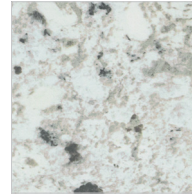

## Stocked Showroom Colors

Our standard stock colors are available in Kitchen and Vanity depths, as well as bar tops. For additional options, explore special order colors through Formica and Wilsonart websites. Special orders are available in 8', 10', and 12' lengths, with typical lead times of 2-4 weeks. Factory order colors may require 4-6 weeks.

### Waterfall Edge Profile

**1885-07**  
Marmo Bianco

**5037-38**  
Anzio Marble

**9476-58**  
White Ice Granite

**9529-58**  
Sea Salt

**Finishing Options:** Standard (Group 1) -38, -58; Premium (Group 2) -07