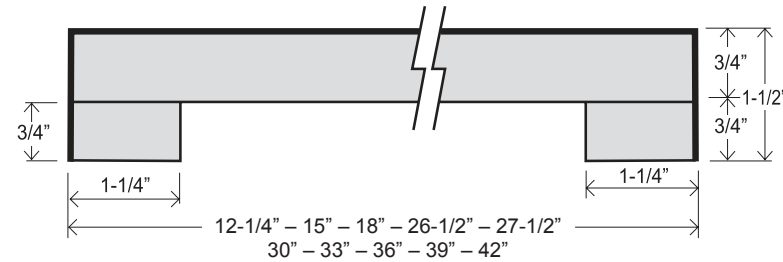

BAR TOP
DFB 12-1/4
DFB 15
DFB 18
DFB 26 -1/2
DFB 27-1/2
DFB 30
DFB 33
DFB 36
DFB 39
DFB 42