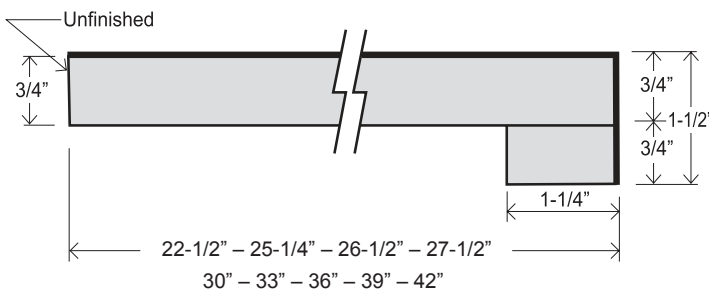

### FEATURES

- 1-1/2" self-edge front nose
- 1/4" cove radius for easy cleaning
- Featuring 1" x 1" cove molding
- 3/8" scribe for fitting out-of-square walls
- 1-1/4" front build-up for floating countertop installation
- Kitchen and vanity tops feature 3-3/4" backsplash
- All bars feature self-edge both sides
- Flat deck tops are self-edge front, unfinished back side

**KITCHEN &  
VANITY TOP**  
DFV 19  
DFV 22-1/2  
DFK 25-1/4

**BAR TOP**  
DFB 12-1/4  
DFB 15  
DFB 18  
DFB 26 -1/2  
DFB 27-1/2  
DFB 30  
DFB 33  
DFB 36  
DFB 39  
DFB 42

**FLAT DECK  
TOP**  
DFF 22-1/2  
DFF 25-1/4  
DFF 26-1/2  
DFF 27-1/2  
DFF 30  
DFF 33  
DFF 36  
DFF 39  
DFF 42