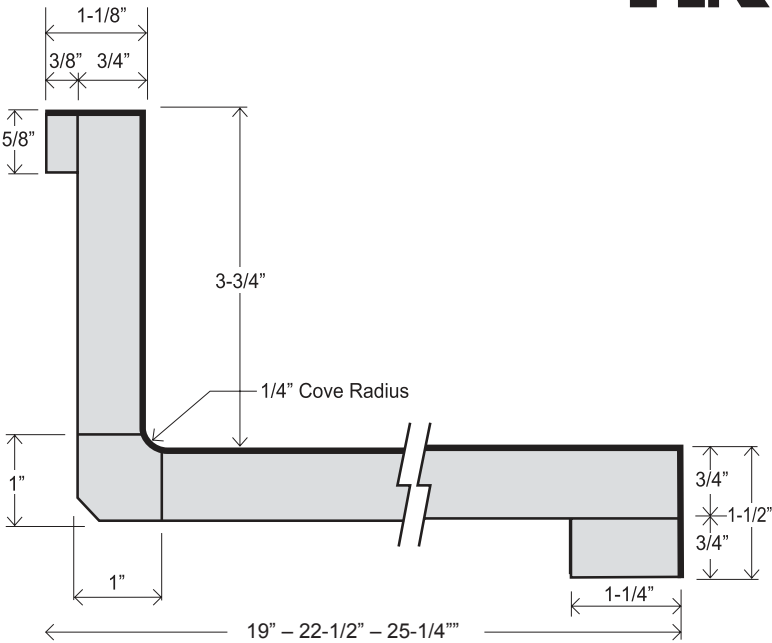

## 1-1/2" FRONT NOSE

### FEATURES

- 1-1/2" self-edge front nose
- 1/4" cove radius for easy cleaning
- Featuring 1" x 1" cove molding
- 3/8" scribe for fitting out-of-square walls
- 1-1/4" front build-up for floating countertop installation
- Kitchen and vanity tops feature 3-3/4" backsplash
- All bars feature self-edge both sides
- Flat deck tops are self-edge front, unfinished back side