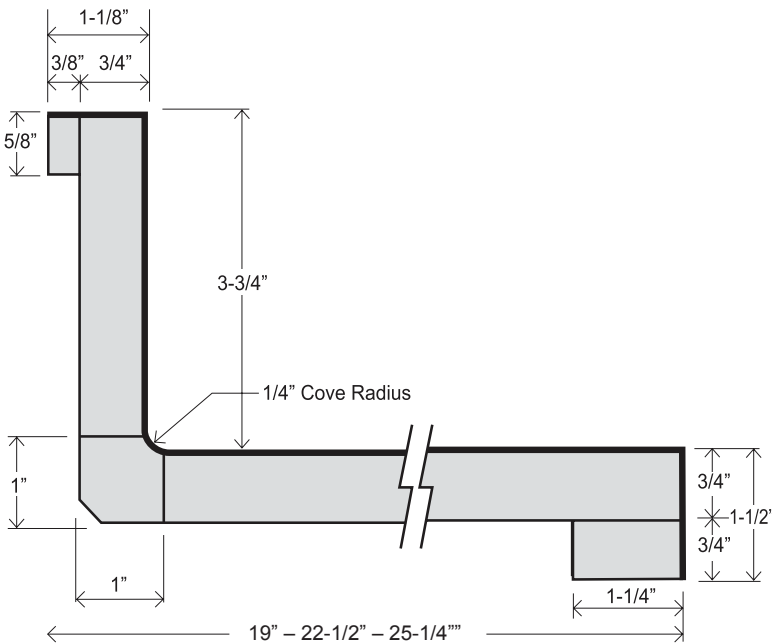

**FEATURES**

- 1-1/2" self-edge front nose
- 1/4" cove radius for easy cleaning
- Featuring 1" x 1" cove molding
- 3/8" scribe for fitting out-of-square walls
- 1-1/4" front build-up for floating countertop installation
- Kitchen and vanity tops feature 3-3/4" backsplash
- All bars feature self-edge both sides
- Flat deck tops are self-edge front, unfinished back side

**KITCHEN & VANITY TOP**  
DFV 19  
DFV 22-1/2  
DFK 25-1/4

**BAR TOP**  
DFB 12-1/4  
DFB 15  
DFB 18  
DFB 26 -1/2  
DFB 27-1/2  
DFB 30  
DFB 36  
DFB 42

**FLAT DECK TOP**  
DFF 22-1/2  
DFF 25-1/4  
DFF 26-1/2  
DFF 27-1/2  
DFF 30  
DFF 36  
DFF 42