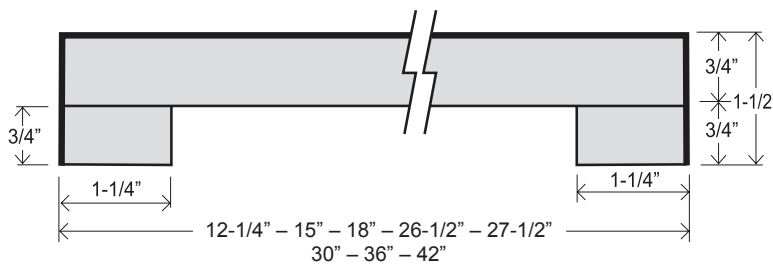

**FEATURES**

- 1-1/2" self-edge front nose
- 1/4" cove radius for easy cleaning
- Featuring 1" x 1" cove molding
- 3/8" scribe for fitting out-of-square walls
- 1-1/4" front build-up for floating countertop installation
- Kitchen and vanity tops feature 3-3/4" backsplash
- All bars feature self-edge both sides
- Flat deck tops are self-edge front, unfinished back side

**KITCHEN & VANITY TOP**  
DFV 19  
DFV 22-1/2  
DFK 25-1/4

**BAR TOP**  
DFB 12-1/4  
DFB 15  
DFB 18  
DFB 26 -1/2  
DFB 27-1/2  
DFB 30  
DFB 36  
DFB 42

**FLAT DECK TOP**  
DFF 22-1/2  
DFF 25-1/4  
DFF 26-1/2  
DFF 27-1/2  
DFF 30  
DFF 36  
DFF 42