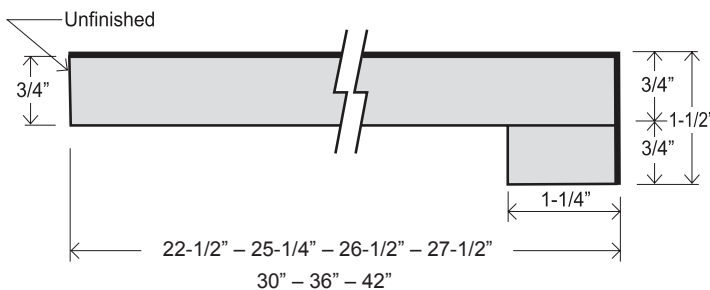

**FEATURES**

- 1-1/2" self-edge front nose
- 1/4" cove radius for easy cleaning
- Featuring 1" x 1" cove molding
- 3/8" scribe for fitting out-of-square walls
- 1-1/4" front build-up for floating countertop installation
- Kitchen and vanity tops feature 3-3/4" backsplash
- All bars feature self-edge both sides
- Flat deck tops are self-edge front, unfinished back side

**KITCHEN & VANITY TOP**  
DFV 19  
DFV 22-1/2  
DFK 25-1/4

**BAR TOP**  
DFB 12-1/4  
DFB 15  
DFB 18  
DFB 26 -1/2  
DFB 27-1/2  
DFB 30  
DFB 36  
DFB 42

**FLAT DECK TOP**  
DFF 22-1/2  
DFF 25-1/4  
DFF 26-1/2  
DFF 27-1/2  
DFF 30  
DFF 36  
DFF 42