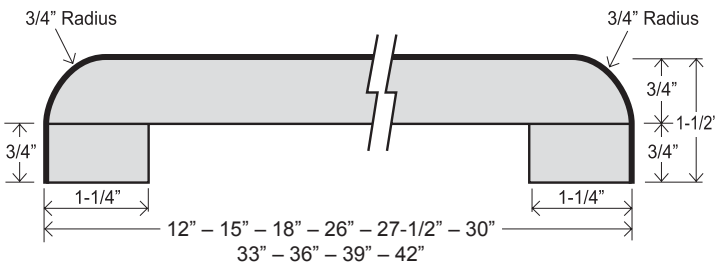

**Hartson
Kennedy**
est. 1948

ULTRA-TOP

WATERFALL

1-1/2" FRONT NOSE

KITCHEN & VANITY TOP

WFV 19
WFV 22-1/2
WFK 25

BAR TOP

- WFB 12
WFB 15
WFB 18
WFB 26
WFB 27-1/2
WFB 30
WFB 33
WFB 36
WFB 39
WFB 42

FLAT DECK TOP

- WFF 22-1/2
WFF 25
WFF 26
WFF 27-1/2
WFF 30
WFF 33
WFF 36
WFF 39
WFF 42

FEATURES

- 3/4" radius front nose, 1-1/2" thick
- 1/4" cove radius for easy cleaning
- Featuring 1" x 1" cove molding
- 3/8" scribe for fitting out-of-square walls
- 1-1/4" front build-up for floating countertop installation
- Kitchen and vanity tops feature 3-3/4" backsplash
- All bars feature 3/4" roll radius both sides
- Flat deck tops have 3/4" roll front radius, unfinished back side