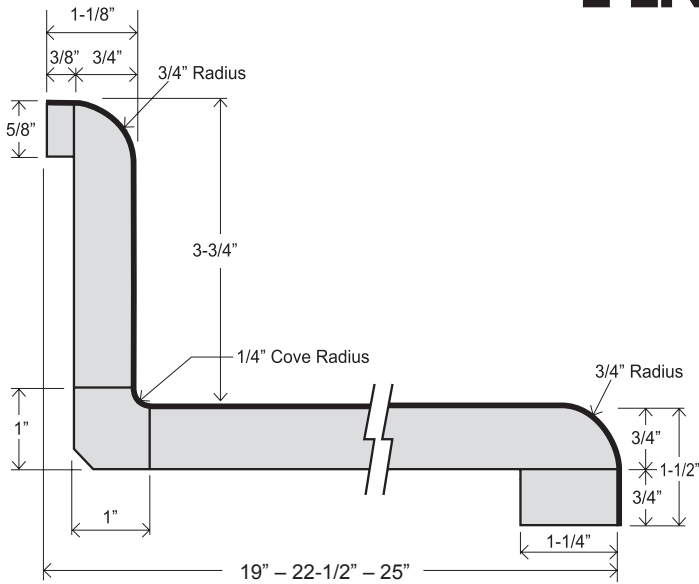

**Hartson
Kennedy**
est. 1948

ULTRA-TOP

WATERFALL

1-1/2" FRONT NOSE

KITCHEN & VANITY TOP

WFV 19
WFV 22-1/2
WFK 25

BAR TOP

- WFB 12
WFB 15
WFB 18
WFB 26
WFB 27-1/2
WFB 30
WFB 33
WFB 36
WFB 39
WFB 42

FLAT DECK TOP

- WFF 22-1/2
WFF 25
WFF 26
WFF 27-1/2
WFF 30
WFF 33
WFF 36
WFF 39
WFF 42

FEATURES

- 3/4" radius front nose, 1-1/2" thick
- 1/4" cove radius for easy cleaning
- Featuring 1" x 1" cove molding
- 3/8" scribe for fitting out-of-square walls
- 1-1/4" front build-up for floating countertop installation
- Kitchen and vanity tops feature 3-3/4" backsplash
- All bars feature 3/4" roll radius both sides
- Flat deck tops have 3/4" roll front radius, unfinished back side