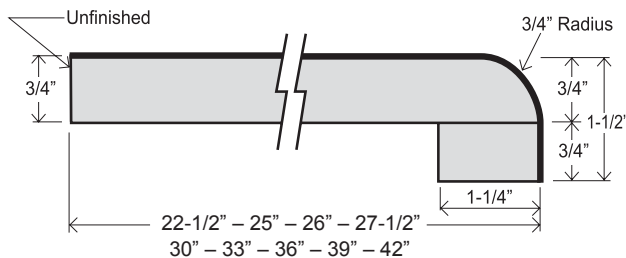

**Hartson
Kennedy**
est. 1948

ULTRA-TOP

WATERFALL

1-1/2" FRONT NOSE

KITCHEN & VANITY TOP

WFV 19
WFV 22-1/2
WFK 25

BAR TOP

- WFB 12
WFB 15
WFB 18
WFB 26
WFB 27-1/2
WFB 30
WFB 33
WFB 36
WFB 39
WFB 42

FLAT DECK TOP

- WFF 22-1/2
WFF 25
WFF 26
WFF 27-1/2
WFF 30
WFF 33
WFF 36
WFF 39
WFF 42

FEATURES

- 3/4" radius front nose, 1-1/2" thick
- 1/4" cove radius for easy cleaning
- Featuring 1" x 1" cove molding
- 3/8" scribe for fitting out-of-square walls
- 1-1/4" front build-up for floating countertop installation
- Kitchen and vanity tops feature 3-3/4" backsplash
- All bars feature 3/4" roll radius both sides
- Flat deck tops have 3/4" roll front radius, unfinished back side