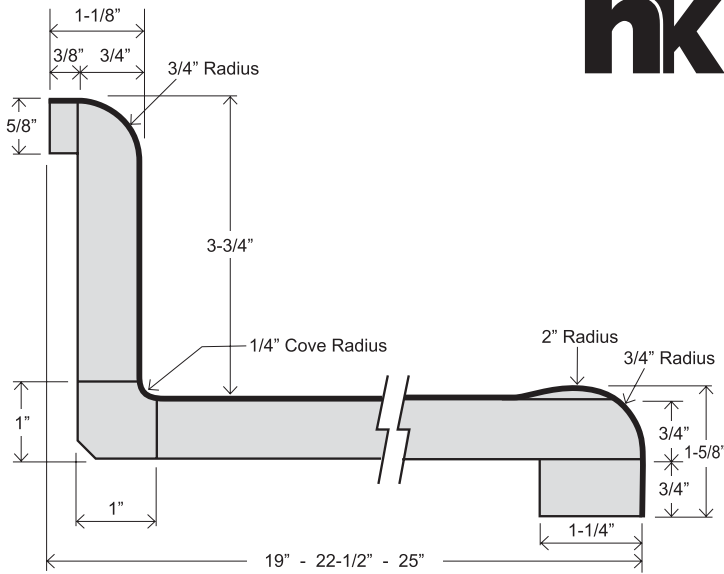

**Hartson
Kennedy**
est. 1948

ULTRA-TOP

NO-DRIP
1-1/2" FRONT NOSE

FEATURES

- No-drip front nose, 1-1/2" thick
- 1/4 cove radius for easy cleaning
- Featuring 1" x 1" cove molding
- 1-1/4" front build-up for floating countertop installation
- Kitchen and vanity tops feature 3-3/4" backsplash
- 26" standard bars are no-drip both side
- Wide bars are no-drip one side with 3/4" roll radius back side
- Flat deck tops have no-drip frontnose, unfinished back side

**KITCHEN &
VANITY TOP**
UFV 19
UFV 22-1/2
UFK 25

BAR TOP
UFB 26

BAR TOP
UFB 27-1/2
UFB 30
UFB 33
UFB 36
UFB 39
UFB 42

NOTE: 12", 15", 18" Available in Waterfall style

**FLAT DECK
TOP**
UFF 27-1/2
UFF 25
UFF 26
UFF 27-1/2
UFF 30
UFF 33
UFF 36
UFF 39
UFF 42