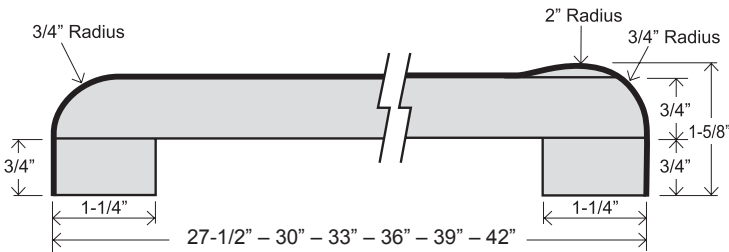

**Hartson
Kennedy**
est. 1948

ULTRA-TOP

NO-DRIP
1-1/2" FRONT NOSE

FEATURES

- No-drip front nose, 1-1/2" thick
- 1/4 cove radius for easy cleaning
- Featuring 1" x 1" cove molding
- 1-1/4" front build-up for floating countertop installation
- Kitchen and vanity tops feature 3-3/4" backsplash
- 26" standard bars are no-drip both side
- Wide bars are no-drip one side with 3/4" roll radius back side
- Flat deck tops have no-drip frontnose, unfinished back side

**KITCHEN &
VANITY TOP**
UFV 19
UFV 22-1/2
UFK 25

BAR TOP
UFB 26

BAR TOP
UFB 27-1/2
UFB 30
UFB 33
UFB 36
UFB 39
UFB 42

NOTE: 12", 15", 18" Available in Waterfall style

**FLAT DECK
TOP**
UFF 27-1/2
UFF 25
UFF 26
UFF 27-1/2
UFF 30
UFF 33
UFF 36
UFF 39
UFF 42