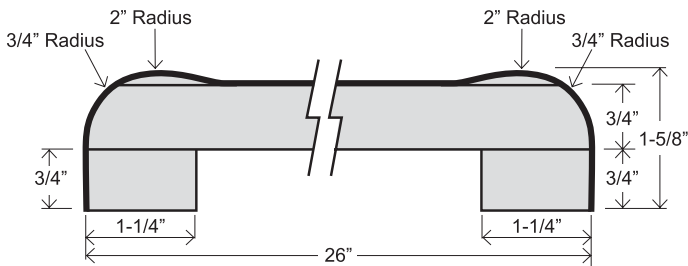

**Hartson
Kennedy**
est. 1948

ULTRA-TOP

NO-DRIP
1-1/2" FRONT NOSE

FEATURES

- No-drip front nose, 1-1/2" thick
- 1/4 cove radius for easy cleaning
- Featuring 1" x 1" cove molding
- 1-1/4" front build-up for floating countertop installation
- Kitchen and vanity tops feature 3-3/4" backsplash
- 26" standard bars are no-drip both side
- Wide bars are no-drip one side with 3/4" roll radius back side
- Flat deck tops have no-drip frontnose, unfinished back side

**KITCHEN &
VANITY TOP**
UFV 19
UFV 22-1/2
UFK 25

BAR TOP
UFB 26

BAR TOP
UFB 27-1/2
UFB 30
UFB 33
UFB 36
UFB 39
UFB 42

NOTE: 12", 15", 18" Available in Waterfall style

**FLAT DECK
TOP**
UFF 27-1/2
UFF 25
UFF 26
UFF 27-1/2
UFF 30
UFF 33
UFF 36
UFF 39
UFF 42