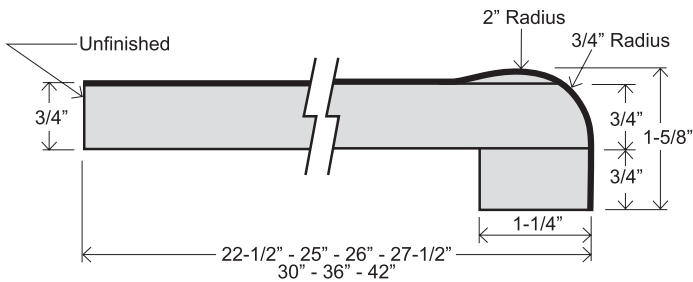

**Hartson
Kennedy**
est. 1948

ULTRA-TOP

NO-DRIP
1-1/2" FRONT NOSE

FEATURES

- No-drip front nose, 1-1/2" thick
- 1/4 cove radius for easy cleaning
- Featuring 1" x 1" cove molding
- 1-1/4" front build-up for floating countertop installation
- Kitchen and vanity tops feature 3-3/4" backsplash
- 26" standard bars are no-drip both side
- Wide bars are no-drip one side with 3/4" roll radius back side
- Flat deck tops have no-drip frontnose, unfinished back side

**KITCHEN &
VANITY TOP**
UFV 19
UFV 22-1/2
UFK 25

BAR TOP
UFB 26

BAR TOP
UFB 27-1/2
UFB 30
UFB 33
UFB 36
UFB 39
UFB 42

NOTE: 12", 15", 18" Available in Waterfall style

**FLAT DECK
TOP**
UFF 27-1/2
UFF 25
UFF 26
UFF 27-1/2
UFF 30
UFF 33
UFF 36
UFF 39
UFF 42