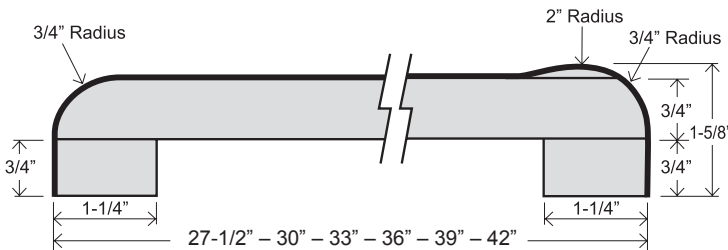

BAR TOP

UFB 27-1/2
UFB 30
UFB 33
UFB 36
UFB 39
UFB 42

NOTE: 12", 15", 18" Available in Waterfall style