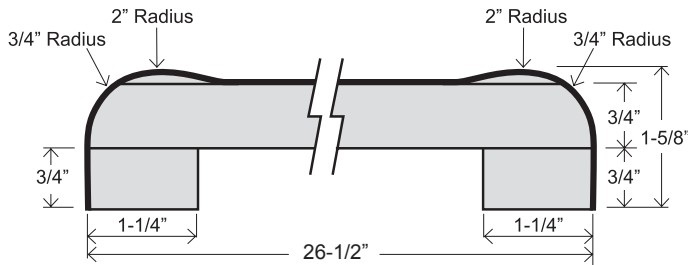

BAR TOP

UFB 26-1/2