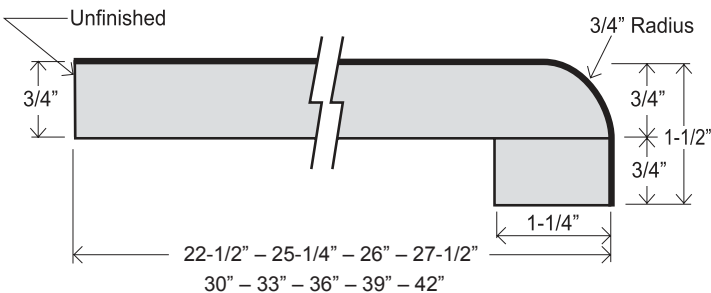

ULTRA-TOP

WATERFALL 25 -1/4"
1-1/2" FRONT NOSE

Manufactured at Marion, Indiana
location ONLY

KITCHEN & VANITY TOP

WFV 19
WFV 22-1/2
WFK 25-1/4

BAR TOP

WFB 12
WFB 15
WFB 18
WFB 26
WFB 26-1/2
WFB 27-1/2
WFB 30
WFB 33
WFB 36
WFB 39
WFB 42

FLAT DECK TOP

WFF 22-1/2
WFF 25-1/4
WFF 26
WFF 27-1/2
WFF 30
WFF 33
WFF 36
WFF 39
WFF 42

FEATURES

- 3/4" radius front nose, 1-1/2" thick
- 1/4" cove radius for easy cleaning
- Featuring 1" x 1" cove molding
- 5/8" scribe for fitting out-of-square walls
- 1-1/4" front build-up for floating countertop installation
- Kitchen and vanity tops feature 3-3/4" backsplash
- All bars feature 3/4" roll radius both sides
- Flat deck tops have 3/4" roll front radius, unfinished back side