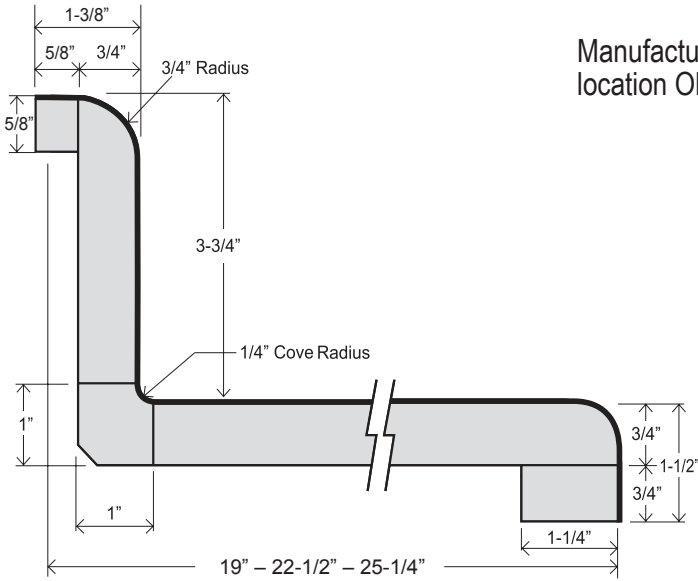

ULTRA-TOP

WATERFALL 25 -1/4"
1-1/2" FRONT NOSE

Manufactured at Marion, Indiana
location ONLY

KITCHEN & VANITY TOP

WFV 19
WFV 22-1/2
WFK 25-1/4

BAR TOP

WFB 12
WFB 15
WFB 18
WFB 26
WFB 26-1/2
WFB 27-1/2
WFB 30
WFB 33
WFB 36
WFB 39
WFB 42

FLAT DECK TOP

WFF 22-1/2
WFF 25-1/4
WFF 26
WFF 27-1/2
WFF 30
WFF 33
WFF 36
WFF 39
WFF 42

FEATURES

- 3/4" radius front nose, 1-1/2" thick
- 1/4" cove radius for easy cleaning
- Featuring 1" x 1" cove molding
- 5/8" scribe for fitting out-of-square walls
- 1-1/4" front build-up for floating countertop installation
- Kitchen and vanity tops feature 3-3/4" backsplash
- All bars feature 3/4" roll radius both sides
- Flat deck tops have 3/4" roll front radius, unfinished back side