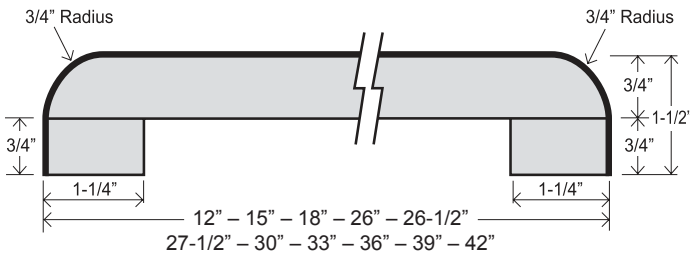

ULTRA-TOP

WATERFALL 25 -1/4"
1-1/2" FRONT NOSE

Manufactured at Marion, Indiana
location ONLY

KITCHEN & VANITY TOP

WFV 19
WFV 22-1/2
WFK 25-1/4

BAR TOP

WFB 12
WFB 15
WFB 18
WFB 26
WFB 26-1/2
WFB 27-1/2
WFB 30
WFB 33
WFB 36
WFB 39
WFB 42

FLAT DECK TOP

WFF 22-1/2
WFF 25-1/4
WFF 26
WFF 27-1/2
WFF 30
WFF 33
WFF 36
WFF 39
WFF 42

FEATURES

- 3/4" radius front nose, 1-1/2" thick
- 1/4" cove radius for easy cleaning
- Featuring 1" x 1" cove molding
- 5/8" scribe for fitting out-of-square walls
- 1-1/4" front build-up for floating countertop installation
- Kitchen and vanity tops feature 3-3/4" backsplash
- All bars feature 3/4" roll radius both sides
- Flat deck tops have 3/4" roll front radius, unfinished back side