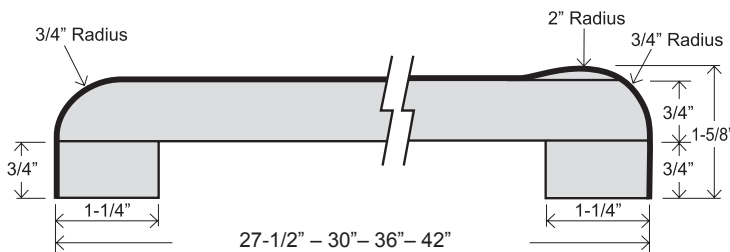

NO-DRIP 25-1/4" ULTRA-TOP

Manufactured at Marion, Indiana
location ONLY

KITCHEN & VANITY TOP

UFV 19
UFV 22-1/2
UFK 25-1/4

BAR TOP

UFB 26-1/2

BAR TOP

UFB 27-1/2
UFB 30
UFB 36
UFB 42

NOTE: 12", 15", 18" Available in Waterfall style

FLAT DECK TOP

UFF 22-1/2
UFF 25-1/4
UFF 26
UFF 27-1/2
UFF 30
UFF 36
UFF 42

FEATURES

- No-drip front nose, 1-1/2" thick
- 1/4" cove radius for easy cleaning
- Featuring 1" x 1" cove molding
- 5/8" scribe for fitting out-of-square walls
- 1-1/4" front build-up for floating countertop installation
- Kitchen and vanity tops feature 3-3/4" backsplash
- 26-1/2" standard bars are no-drip both sides
- Wide bars are no-drip one side with 3/4" roll radius back side
- Flat deck tops have no-drip front nose, unfinished back side