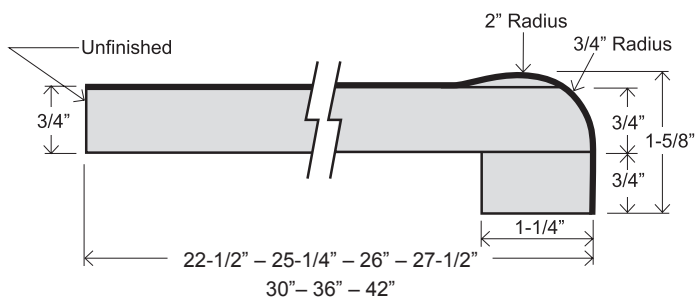

NO-DRIP 25-1/4" ULTRA-TOP

Manufactured at Marion, Indiana
location ONLY

KITCHEN & VANITY TOP

UFV 19
UFV 22-1/2
UFK 25-1/4

BAR TOP

UFB 26-1/2

BAR TOP

UFB 27-1/2
UFB 30
UFB 36
UFB 42

NOTE: 12", 15", 18" Available in Waterfall style

FLAT DECK TOP

UFF 22-1/2
UFF 25-1/4
UFF 26
UFF 27-1/2
UFF 30
UFF 36
UFF 42

FEATURES

- No-drip front nose, 1-1/2" thick
- 1/4" cove radius for easy cleaning
- Featuring 1" x 1" cove molding
- 5/8" scribe for fitting out-of-square walls
- 1-1/4" front build-up for floating countertop installation
- Kitchen and vanity tops feature 3-3/4" backsplash
- 26-1/2" standard bars are no-drip both sides
- Wide bars are no-drip one side with 3/4" roll radius back side
- Flat deck tops have no-drip front nose, unfinished back side