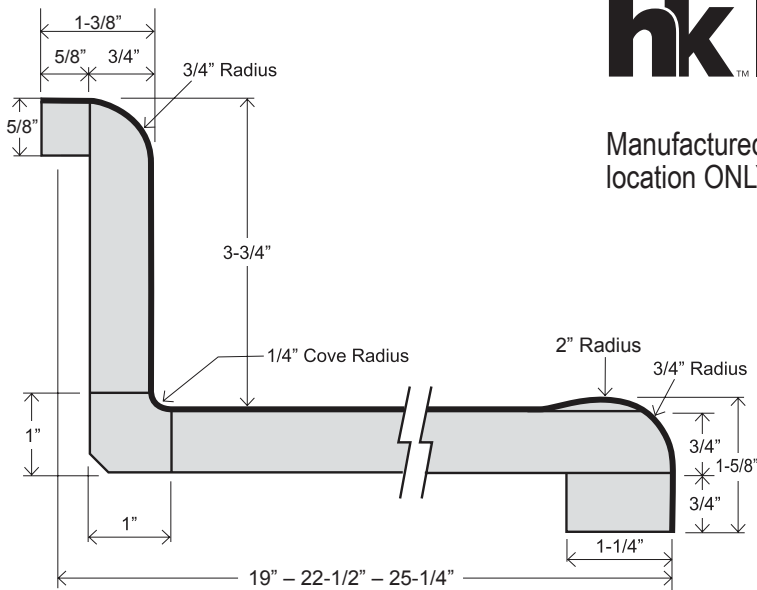

NO-DRIP 25-1/4" ULTRA-TOP

Manufactured at Marion, Indiana
location ONLY

KITCHEN & VANITY TOP

UFV 19
UFV 22-1/2
UFK 25-1/4

BAR TOP

UFB 26-1/2

BAR TOP

UFB 27-1/2
UFB 30
UFB 36
UFB 42

NOTE: 12", 15", 18" Available in Waterfall style

FLAT DECK TOP

UFF 22-1/2
UFF 25-1/4
UFF 26
UFF 27-1/2
UFF 30
UFF 36
UFF 42

FEATURES

- No-drip front nose, 1-1/2" thick
- 1/4" cove radius for easy cleaning
- Featuring 1" x 1" cove molding
- 5/8" scribe for fitting out-of-square walls
- 1-1/4" front build-up for floating countertop installation
- Kitchen and vanity tops feature 3-3/4" backsplash
- 26-1/2" standard bars are no-drip both sides
- Wide bars are no-drip one side with 3/4" roll radius back side
- Flat deck tops have no-drip front nose, unfinished back side