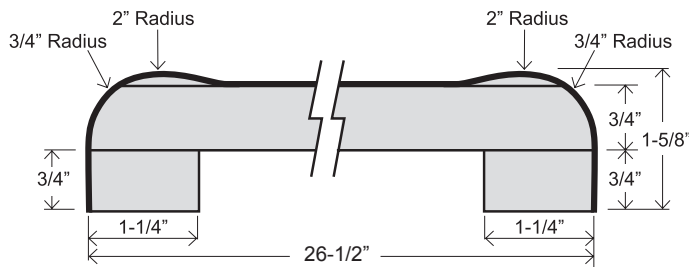

NO-DRIP 25-1/4" ULTRA-TOP

Manufactured at Marion, Indiana
location ONLY

KITCHEN & VANITY TOP

UFV 19
UFV 22-1/2
UFK 25-1/4

BAR TOP

UFB 26-1/2

BAR TOP

UFB 27-1/2
UFB 30
UFB 36
UFB 42

NOTE: 12", 15", 18" Available in Waterfall style

FLAT DECK TOP

UFF 22-1/2
UFF 25-1/4
UFF 26
UFF 27-1/2
UFF 30
UFF 36
UFF 42

FEATURES

- No-drip front nose, 1-1/2" thick
- 1/4" cove radius for easy cleaning
- Featuring 1" x 1" cove molding
- 5/8" scribe for fitting out-of-square walls
- 1-1/4" front build-up for floating countertop installation
- Kitchen and vanity tops feature 3-3/4" backsplash
- 26-1/2" standard bars are no-drip both sides
- Wide bars are no-drip one side with 3/4" roll radius back side
- Flat deck tops have no-drip front nose, unfinished back side