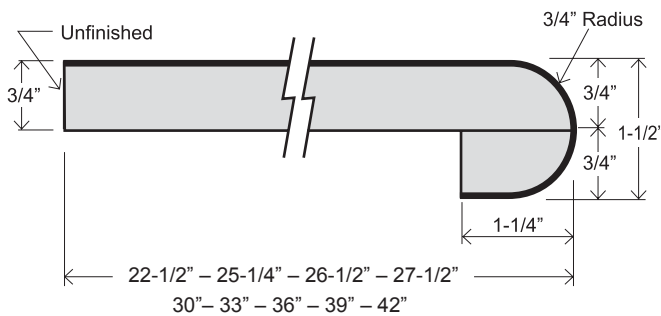

**Hartson
Kennedy**
est. 1948

E-TOP #1500 (EUROPEAN STYLE)

**KITCHEN &
VANITY TOP**
EMV 19
EMV 22-1/2
EMK 25-1/4

BAR TOP
EMB 12
EMB 15
EMB 18
EMB 26 -1/2
EMB 27-1/2
EMB 30
EMB 33
EMB 36
EMB 39
EMB 42

**FLAT DECK
TOP**
EMF 22-1/2
EMF 25-1/4
EMF 26-1/2
EMF 27-1/2
EMF 30
EMF 33
EMF 36
EMF 39
EMF 42

FEATURES

- 180° front nose, 1-1/2" thick
- 1/4" cove radius for easy cleaning
- Featuring 1" x 1" cove molding
- 3/8" scribe for fitting out-of-square walls
- 1-1/4" front build-up for floating countertop installation
- Kitchen and vanity tops feature 3" backsplash
- All bars feature 180° wrap both sides
- Flat deck tops have 180° wrap front side, unfinished back side