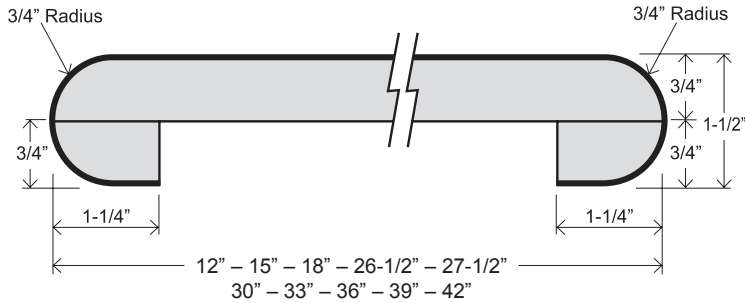

**Hartson
Kennedy**
est. 1948

E-TOP #1500 (EUROPEAN STYLE)

**KITCHEN &
VANITY TOP**
EMV 19
EMV 22-1/2
EMK 25-1/4

BAR TOP
EMB 12
EMB 15
EMB 18
EMB 26 -1/2
EMB 27-1/2
EMB 30
EMB 33
EMB 36
EMB 39
EMB 42

**FLAT DECK
TOP**
EMF 22-1/2
EMF 25-1/4
EMF 26-1/2
EMF 27-1/2
EMF 30
EMF 33
EMF 36
EMF 39
EMF 42

FEATURES

- 180° front nose, 1-1/2" thick
- 1/4" cove radius for easy cleaning
- Featuring 1" x 1" cove molding
- 3/8" scribe for fitting out-of-square walls
- 1-1/4" front build-up for floating countertop installation
- Kitchen and vanity tops feature 3" backsplash
- All bars feature 180° wrap both sides
- Flat deck tops have 180° wrap front side, unfinished back side