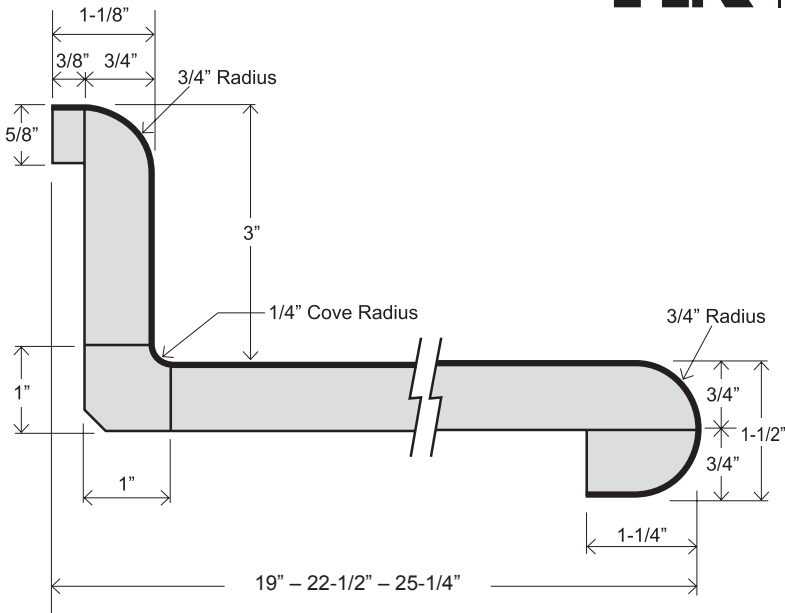

**Hartson
Kennedy**
est. 1948

E-TOP #1500 (EUROPEAN STYLE)

**KITCHEN &
VANITY TOP**
EMV 19
EMV 22-1/2
EMK 25-1/4

BAR TOP
EMB 12
EMB 15
EMB 18
EMB 26 -1/2
EMB 27-1/2
EMB 30
EMB 33
EMB 36
EMB 39
EMB 42

**FLAT DECK
TOP**
EMF 22-1/2
EMF 25-1/4
EMF 26-1/2
EMF 27-1/2
EMF 30
EMF 33
EMF 36
EMF 39
EMF 42

FEATURES

- 180° front nose, 1-1/2" thick
- 1/4" cove radius for easy cleaning
- Featuring 1" x 1" cove molding
- 3/8" scribe for fitting out-of-square walls
- 1-1/4" front build-up for floating countertop installation
- Kitchen and vanity tops feature 3" backsplash
- All bars feature 180° wrap both sides
- Flat deck tops have 180° wrap front side, unfinished back side