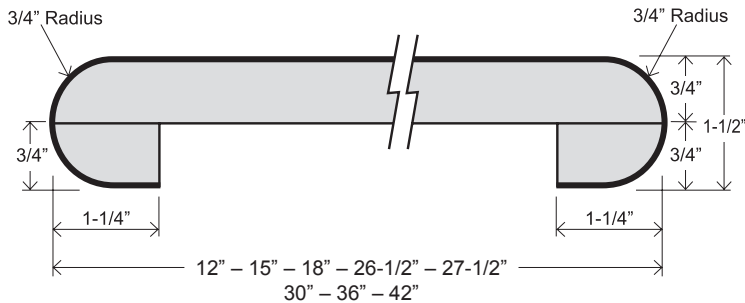

**KITCHEN &
VANITY TOP**
EMV 19
EMV 22-1/2
EMK 25-1/4

BAR TOP
EMB 12
EMB 15
EMB 18
EMB 26 -1/2
EMB 27-1/2
EMB 30
EMB 36
EMB 42

**FLAT DECK
TOP**
EMF 22-1/2
EMF 25-1/4
EMF 26-1/2
EMF 27-1/2
EMF 30
EMF 36
EMF 42

FEATURES

- 180° front nose, 1-1/2" thick
- 1/4" cove radius for easy cleaning
- Featuring 1" x 1" cove molding
- 3/8" scribe for fitting out-of-square walls
- 1-1/4" front build-up for floating countertop installation
- Kitchen and vanity tops feature 3" backsplash
- All bars feature 180° wrap both sides
- Flat deck tops have 180° wrap front side, unfinished back side