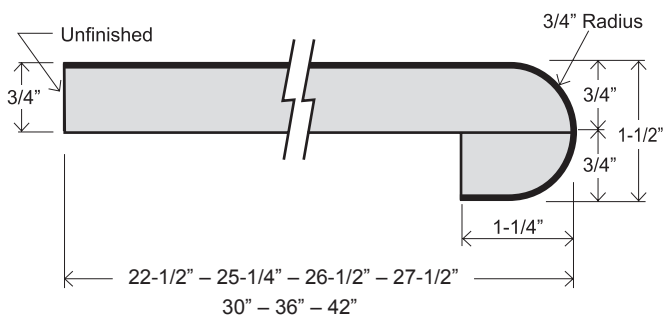

**KITCHEN &
VANITY TOP**
EMV 19
EMV 22-1/2
EMK 25-1/4

BAR TOP
EMB 12
EMB 15
EMB 18
EMB 26 -1/2
EMB 27-1/2
EMB 30
EMB 36
EMB 42

**FLAT DECK
TOP**
EMF 22-1/2
EMF 25-1/4
EMF 26-1/2
EMF 27-1/2
EMF 30
EMF 36
EMF 42

FEATURES

- 180° front nose, 1-1/2" thick
- 1/4" cove radius for easy cleaning
- Featuring 1" x 1" cove molding
- 3/8" scribe for fitting out-of-square walls
- 1-1/4" front build-up for floating countertop installation
- Kitchen and vanity tops feature 3" backsplash
- All bars feature 180° wrap both sides
- Flat deck tops have 180° wrap front side, unfinished back side