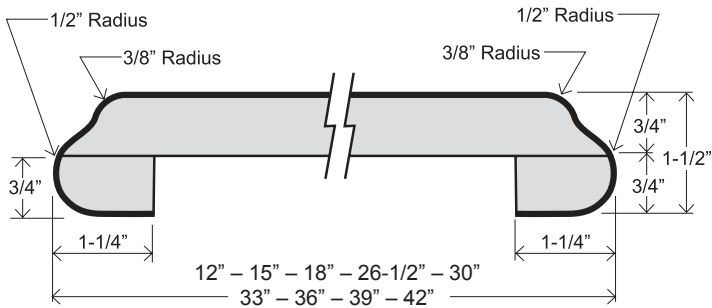

BAR TOP

SAB 12
SAB 15
SAB 18
SAB 26-1/2
SAB 30
SAB 33
SAB 36
SAB 39
SAB 42