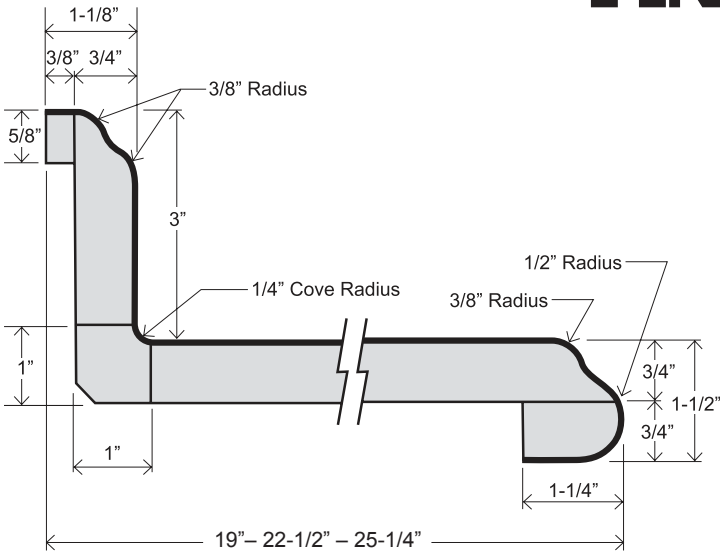

**Hartson
Kennedy**
est. 1948

AMORÉ SCULPTURED SERIES

KITCHEN & VANITY TOP

SAV 19
SAV 22-1/2
SAK 25-1/4