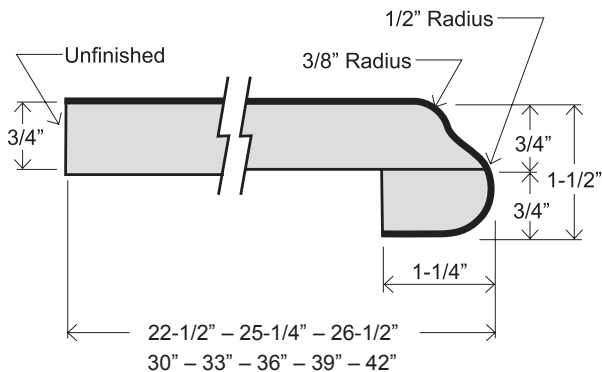

FLAT DECK TOP

SAF 22-1/2
SAF 25-1/4
SAF 26-1/2
SAF 30
SAF 33
SAF 36
SAF 39
SAF 42

FEATURES

- Sculptured front nose, 1-1/2" thick
- 1/4" cove radius for easy cleaning
- Featuring 1" x 1" cove molding
- 3/8" scribe for fitting out-of-square walls
- 1-1/4" front build-up for floating countertop installation
- Kitchen and vanity tops feature 3" backsplash
- All bars feature sculptured profile wrap both sides
- Flat deck tops have sculptured wrap front side, unfinished back side

hk | Hartson-Kennedy Inc.

CORPORATE HEADQUARTERS

522 W. 22nd Street
Marion, IN 46953
Phone: (765) 668-8144 . Fax: (765) 662-3452

GULFPORT, MS

10115 Lorraine Road
Gulfport, MS 39503
Phone: (228) 896-1548 . Fax: (228) 896-5905

MACON, GA

4255 Interstate Drive
Macon, GA 31210
Phone: (478) 474-0266 . Fax: (478) 477-7689

Visit our website:

www.hartson-kennedy.com