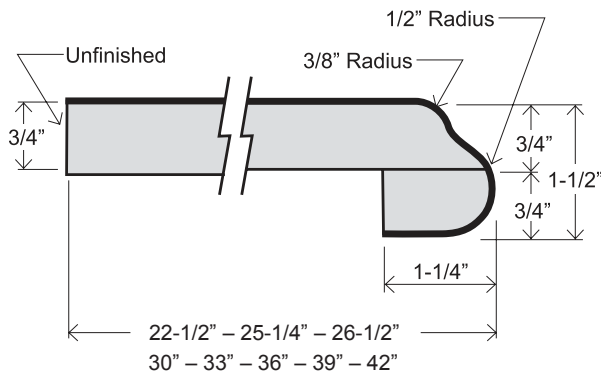

FLAT DECK TOP

SAF 22-1/2
SAF 25-1/4
SAF 26-1/2
SAF 30
SAF 33
SAF 36
SAF 39
SAF 42

FEATURES

- Sculptured front nose, 1-1/2" thick
- 1/4" cove radius for easy cleaning
- Featuring 1" x 1" cove molding
- 3/8" scribe for fitting out-of-square walls
- 1-1/4" front build-up for floating countertop installation
- Kitchen and vanity tops feature 3" backsplash
- All bars feature sculptured profile wrap both sides
- Flat deck tops have sculptured wrap front side, unfinished back side

hk | Hartson-Kennedy Inc.

CORPORATE HEADQUARTERS

522 W. 22nd Street
Marion, IN 46953
Phone: (765) 668-8144
Fax: (765) 662-3452

Visit our website:

www.hartson-kennedy.com