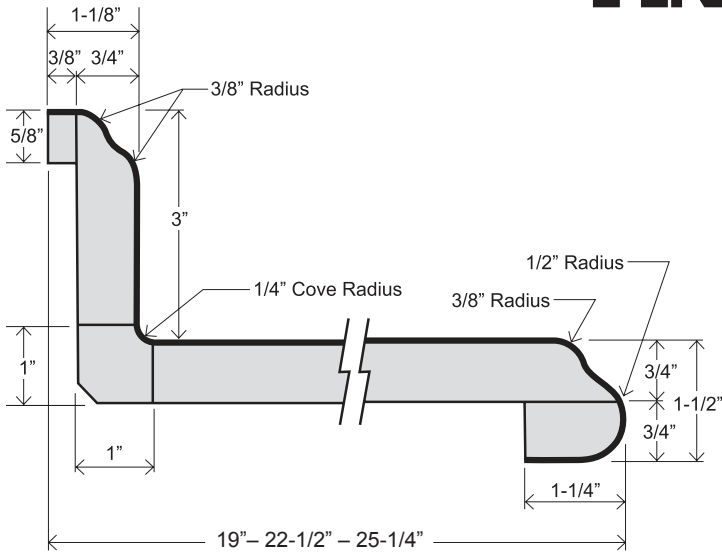

**Hartson
Kennedy**
est. 1948

AMORÉ SCULPTURED SERIES

KITCHEN & VANITY TOP

SAV 19
SAV 22-1/2
SAK 25-1/4