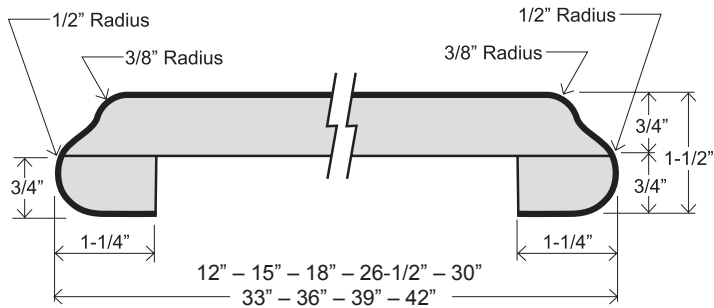

BAR TOP

SAB 12
SAB 15
SAB 18
SAB 26-1/2
SAB 30
SAB 33
SAB 36
SAB 39
SAB 42