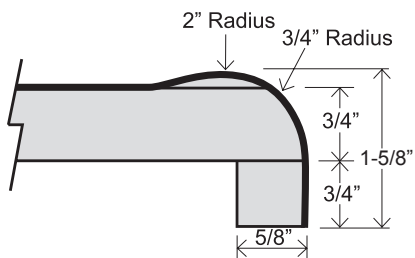

NOTE: 12", 15", 18" Available in Waterfall style

FEATURES

- No-drip front nose, 1-1/2" thick
- 1/4" cove radius for easy cleaning
- Featuring 1" x 1" cove molding
- 5/8" scribe for fitting out-of-square walls
- 1-1/4" front build-up for floating countertop installation
- Kitchen and vanity tops feature 3-3/4" backsplash
- 26", 26-1/2" standard bars are no-drip both sides
- Wide bars are no-drip one side with 3/4" roll radius back side
- Flat deck tops have no-drip front nose, unfinished back side
- Available with narrow 5/8" front build-up for nesting cabinet installation (as shown on last illustration). Available in kitchen and vanity tops only