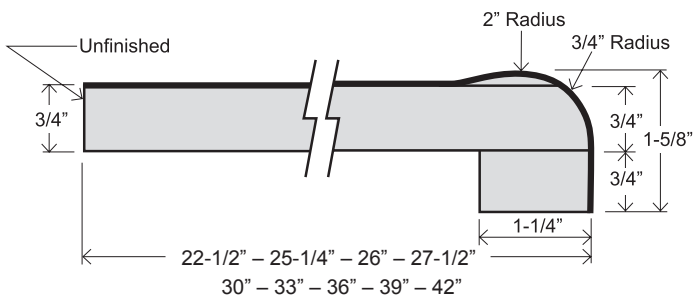

NOTE: 12", 15", 18" Available in Waterfall style

FEATURES

- No-drip front nose, 1-1/2" thick
- 1/4" cove radius for easy cleaning
- Featuring 1" x 1" cove molding
- 5/8" scribe for fitting out-of-square walls
- 1-1/4" front build-up for floating countertop installation
- Kitchen and vanity tops feature 3-3/4" backsplash
- 26", 26-1/2" standard bars are no-drip both sides
- Wide bars are no-drip one side with 3/4" roll radius back side
- Flat deck tops have no-drip front nose, unfinished back side
- Available with narrow 5/8" front build-up for nesting cabinet installation (as shown on last illustration). Available in kitchen and vanity tops only

KITCHEN & VANITY TOP

UFV 19
 UFV 22-1/2
 UFK 25-1/4

BAR TOP

UFB 26
 UFB 26-1/2

BAR TOP

UFB 27-1/2
 UFB 30
 UFB 33
 UFB 36
 UFB 39
 UFB 42

FLAT DECK TOP

UFF 22-1/2
 UFF 25-1/4
 UFF 26
 UFF 27-1/2
 UFF 30
 UFF 33
 UFF 36
 UFF 39
 UFF 42