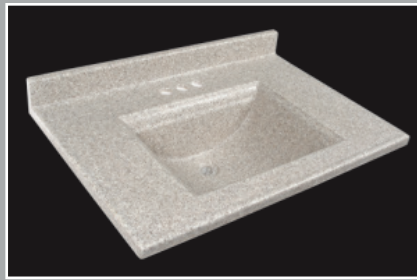

– CULTURED MARBLE STOCK PROGRAM –

Ovals

Solid White

Camila

Latte Matte

Charlotte

Frost Matte

Available Sizes

- 22" x 25"
- 22" x 31"
- 22" x 37"
- 22" x 43"
- 22" x 49"
- 22" x 61" SB
- 22" x 61" DB

Color Option

Solid White

Available Sizes

- 22" x 25"
- 22" x 31"
- 22" x 37"
- 22" x 49"
- 22" x 61" SB
- 22" x 61" DB

Color Option

Solid White

Available Sizes

- 22" x 25"
- 22" x 31"
- 22" x 37"
- 22" x 49"
- 22" x 61" DB

Color Options

Midnight
 Chrome
 Matte

Latte Matte

Frost Matte